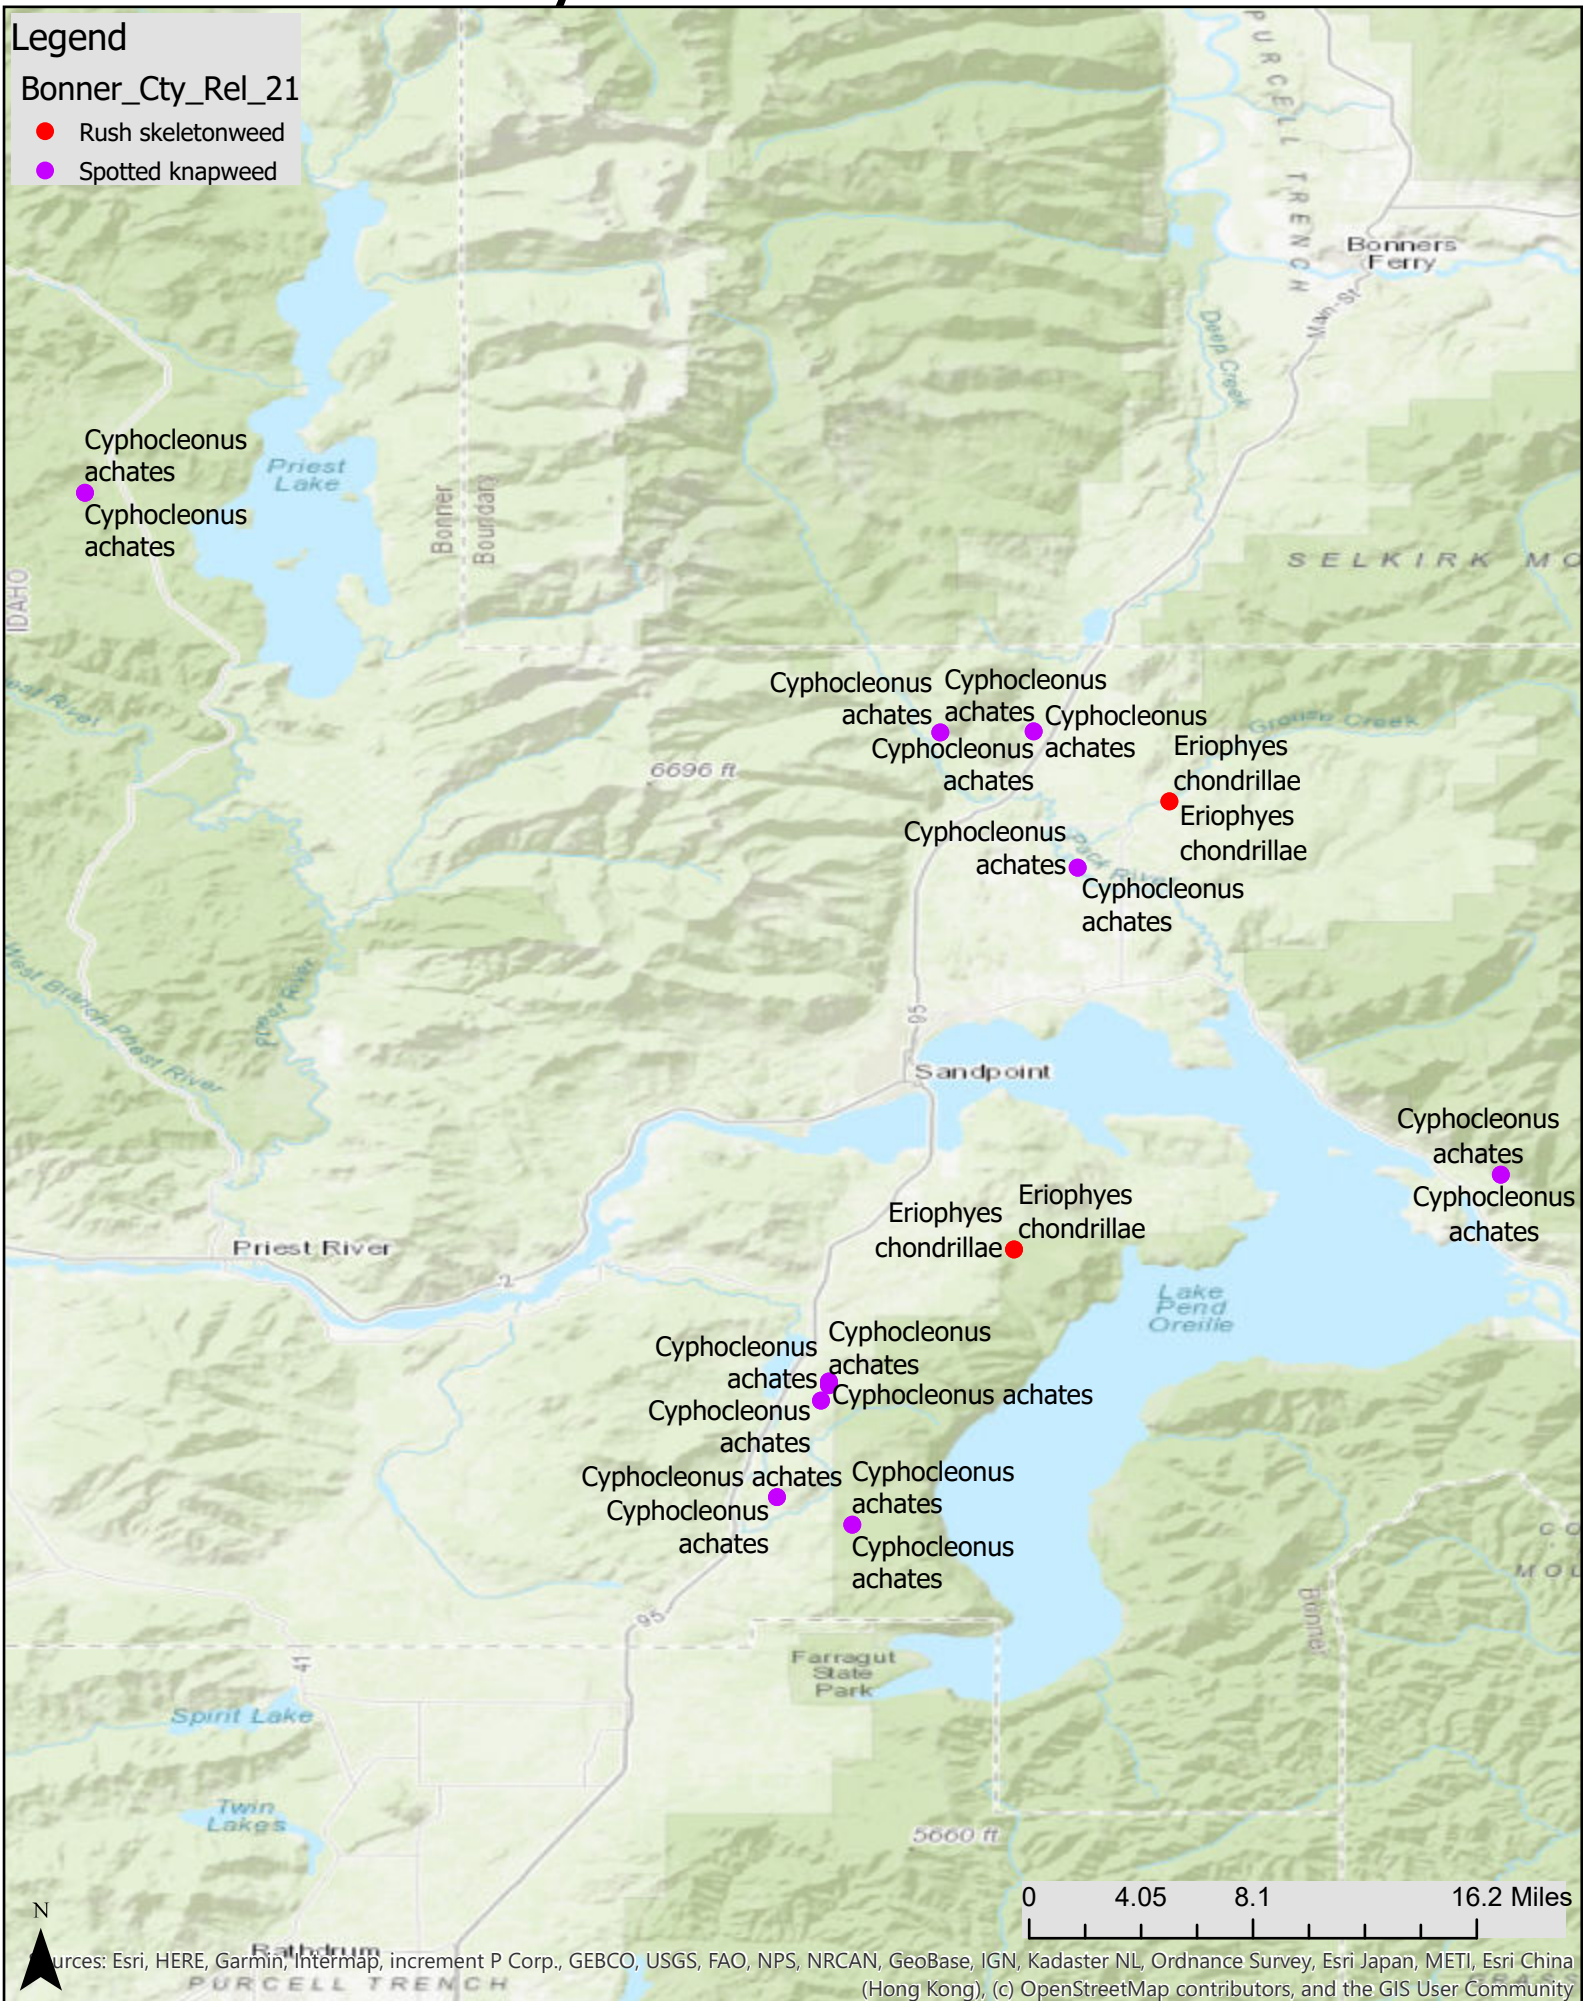

Bonner County Bio Control Releases 2021

Legend
 Bonner_Cty_Rel_21
 ● Rush skeletonweed
 ● Spotted knapweed

Sources: Esri, HERE, Garmin, Intermap, increment P Corp., GEBCO, USGS, FAO, NPS, NRCAN, GeoBase, IGN, Kadaster NL, Ordnance Survey, Esri Japan, METI, Esri China (Hong Kong), (c) OpenStreetMap contributors, and the GIS User Community