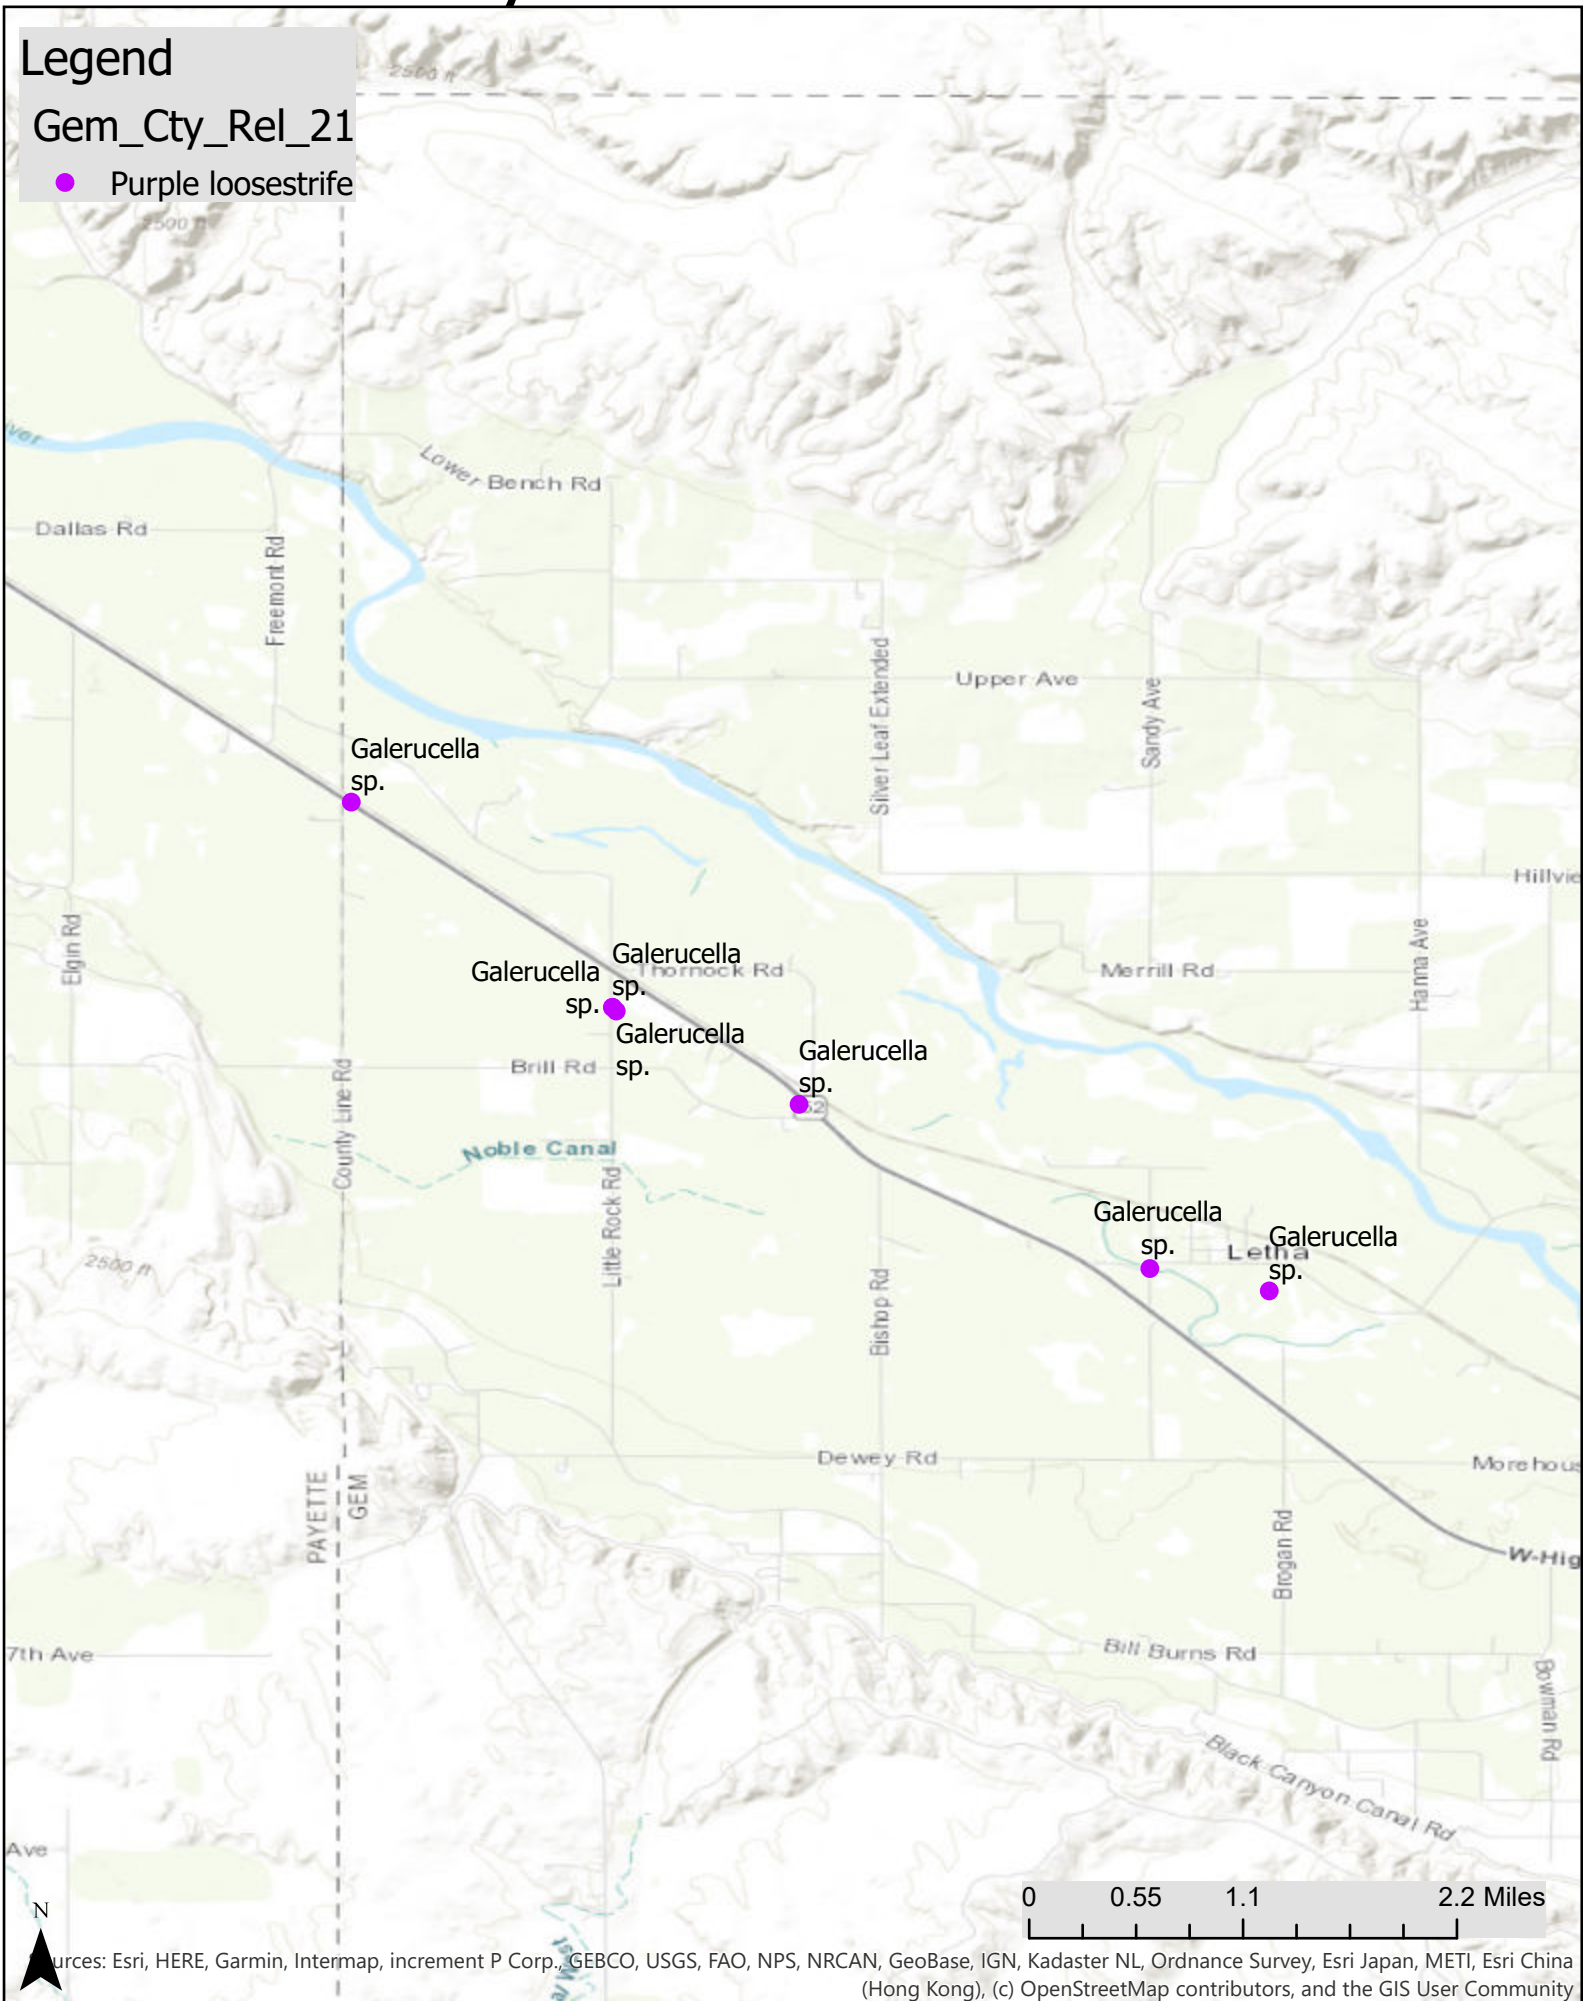

Gem County Bio Control Releases 2021

Legend

Gem_Cty_Rel_21

● Purple loosestrife

0 0.55 1.1 2.2 Miles

Sources: Esri, HERE, Garmin, Intermap, increment P Corp., GEBCO, USGS, FAO, NPS, NRCAN, GeoBase, IGN, Kadaster NL, Ordnance Survey, Esri Japan, METI, Esri China (Hong Kong), (c) OpenStreetMap contributors, and the GIS User Community