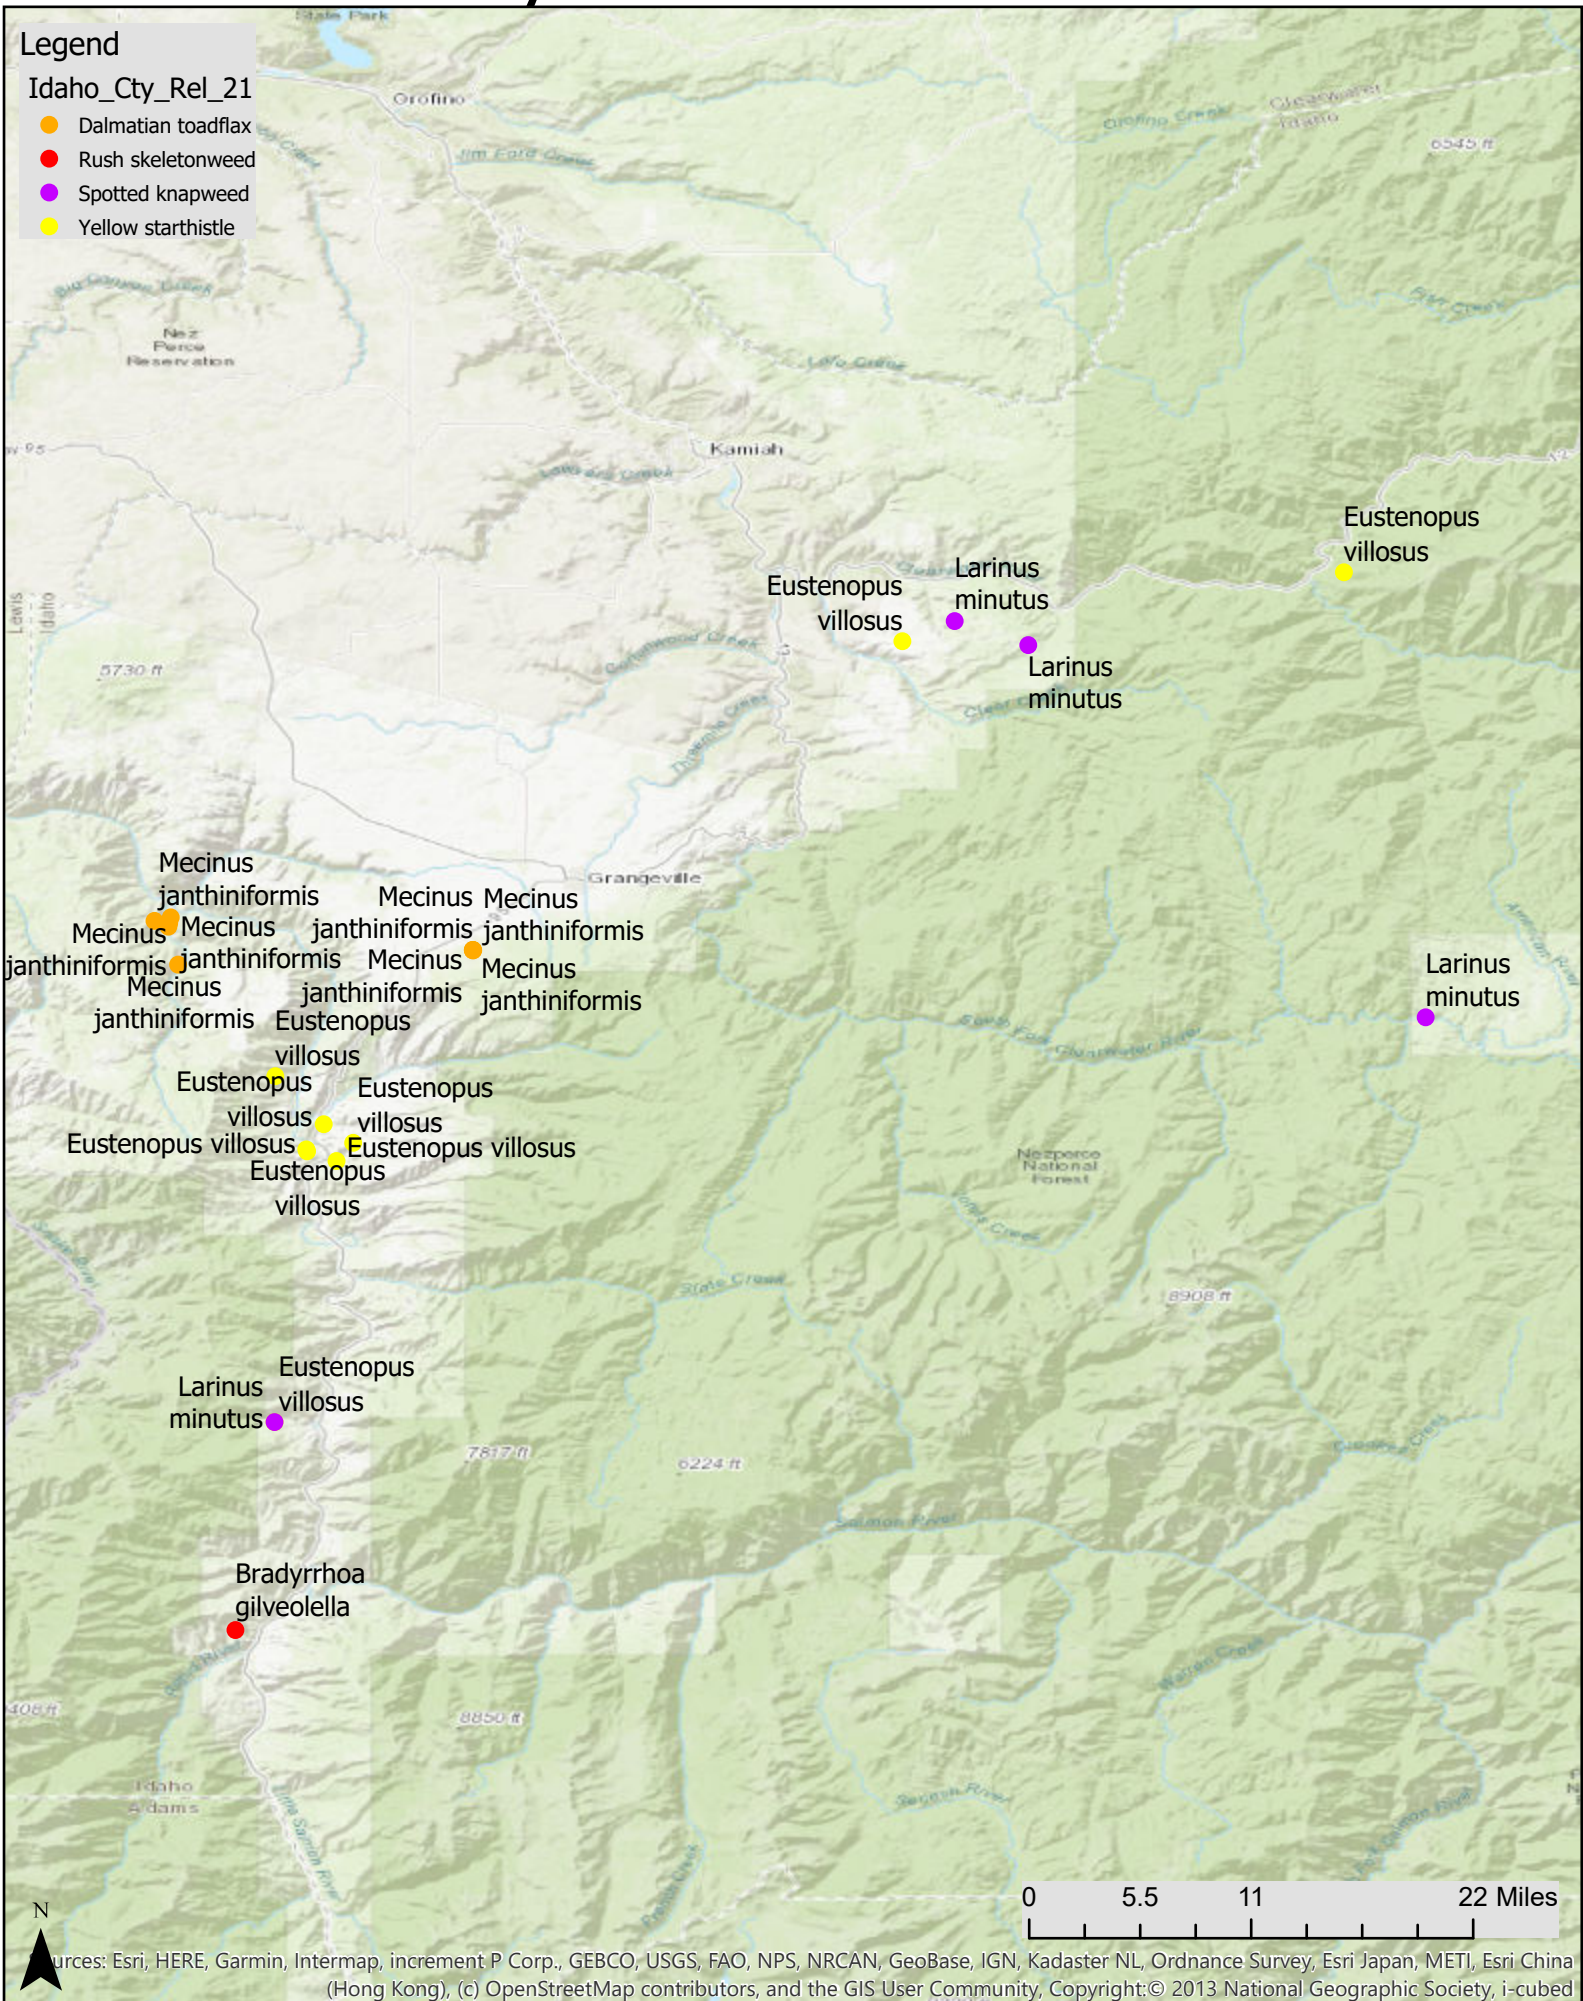

# Idaho County Bio Control Releases 2021

## Legend

Idaho\_Cty\_Rel\_21

- Dalmatian toadflax
- Rush skeletonweed
- Spotted knapweed
- Yellow starthistle

Sources: Esri, HERE, Garmin, Intermap, increment P Corp., GEBCO, USGS, FAO, NPS, NRCAN, GeoBase, IGN, Kadaster NL, Ordnance Survey, Esri Japan, METI, Esri China (Hong Kong), (c) OpenStreetMap contributors, and the GIS User Community, Copyright:© 2013 National Geographic Society, i-cubed