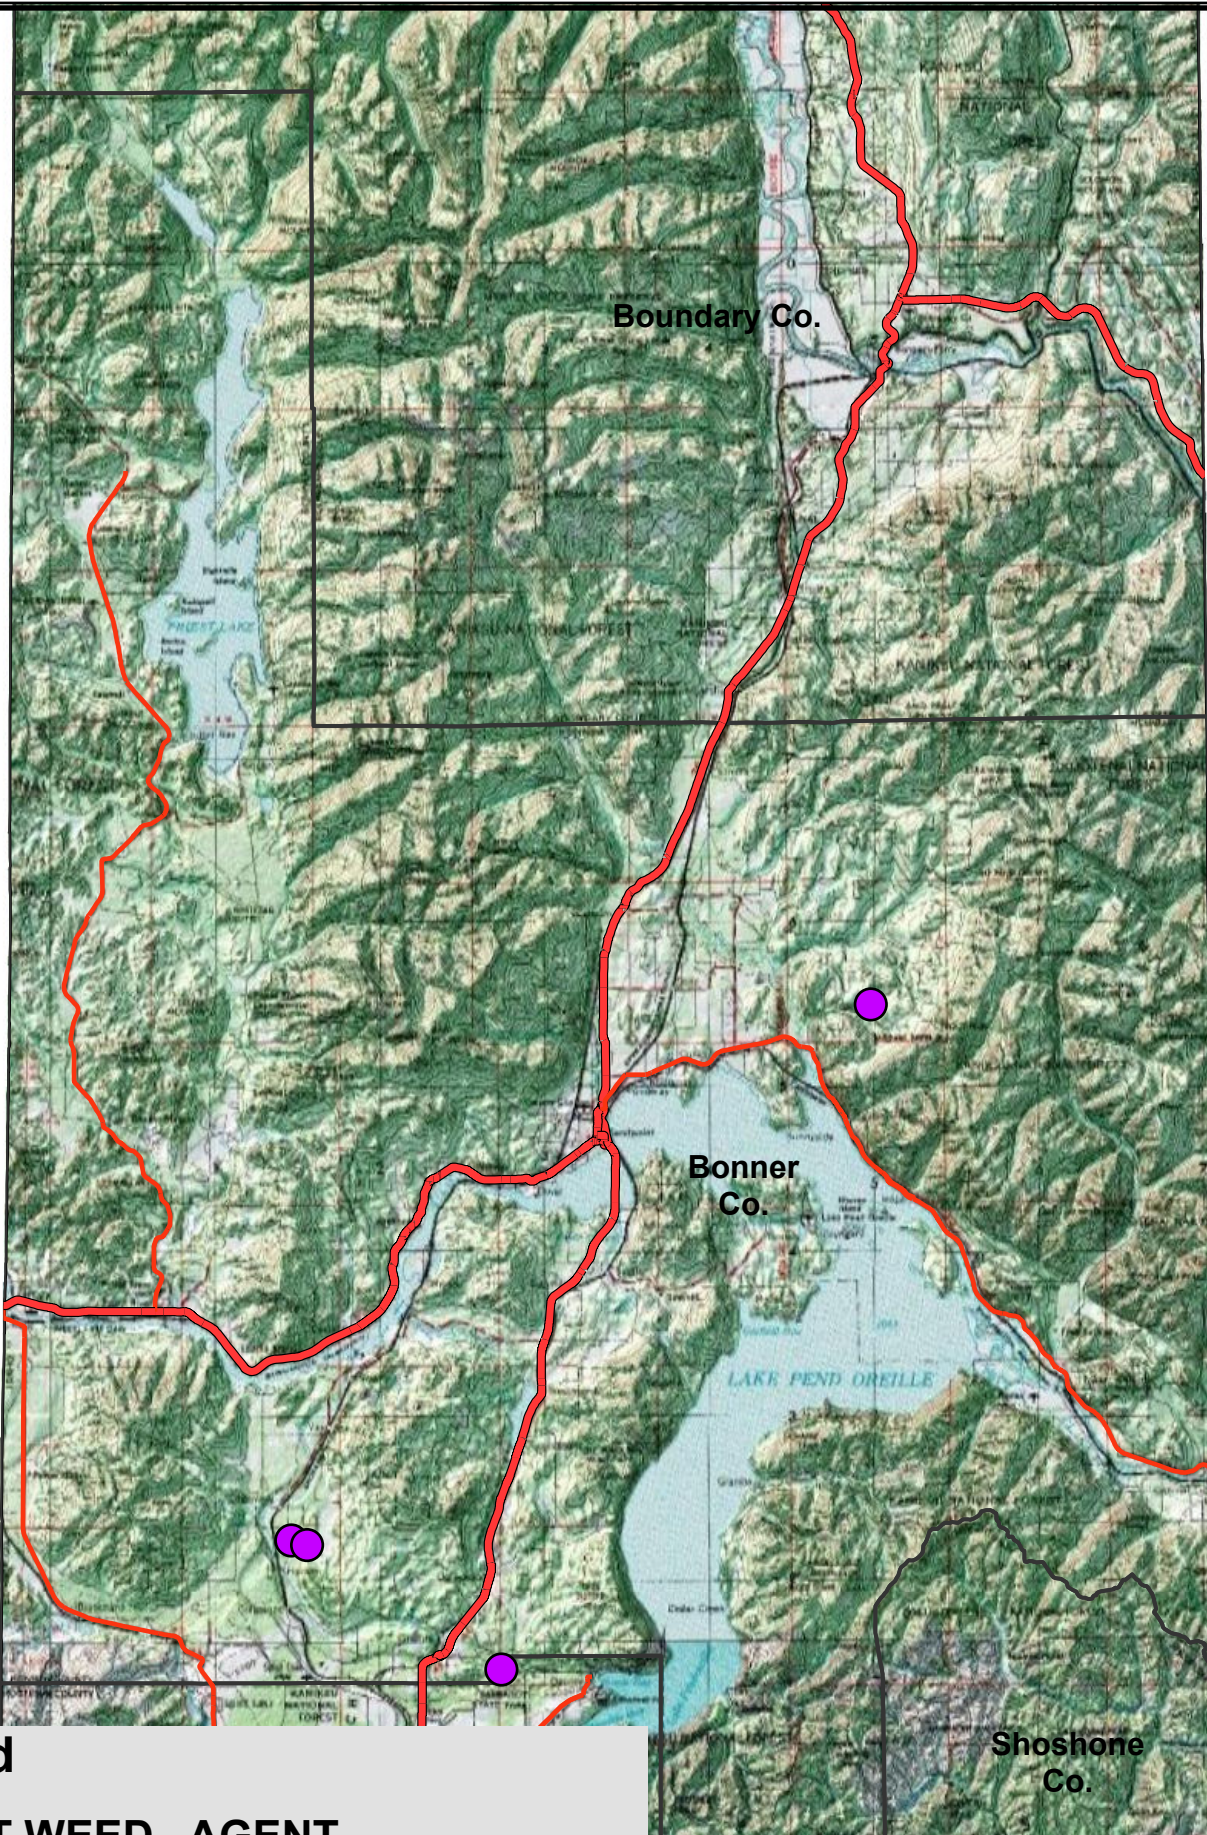

Bonner County Bio-control Releases 2014

Statewide Bio-control Database - NPBC

Legend

TARGET WEED, AGENT

Spotted knapweed, *Cyphocleonus achates*

USDA-FSA Aerial
Imagery, Copyright ©