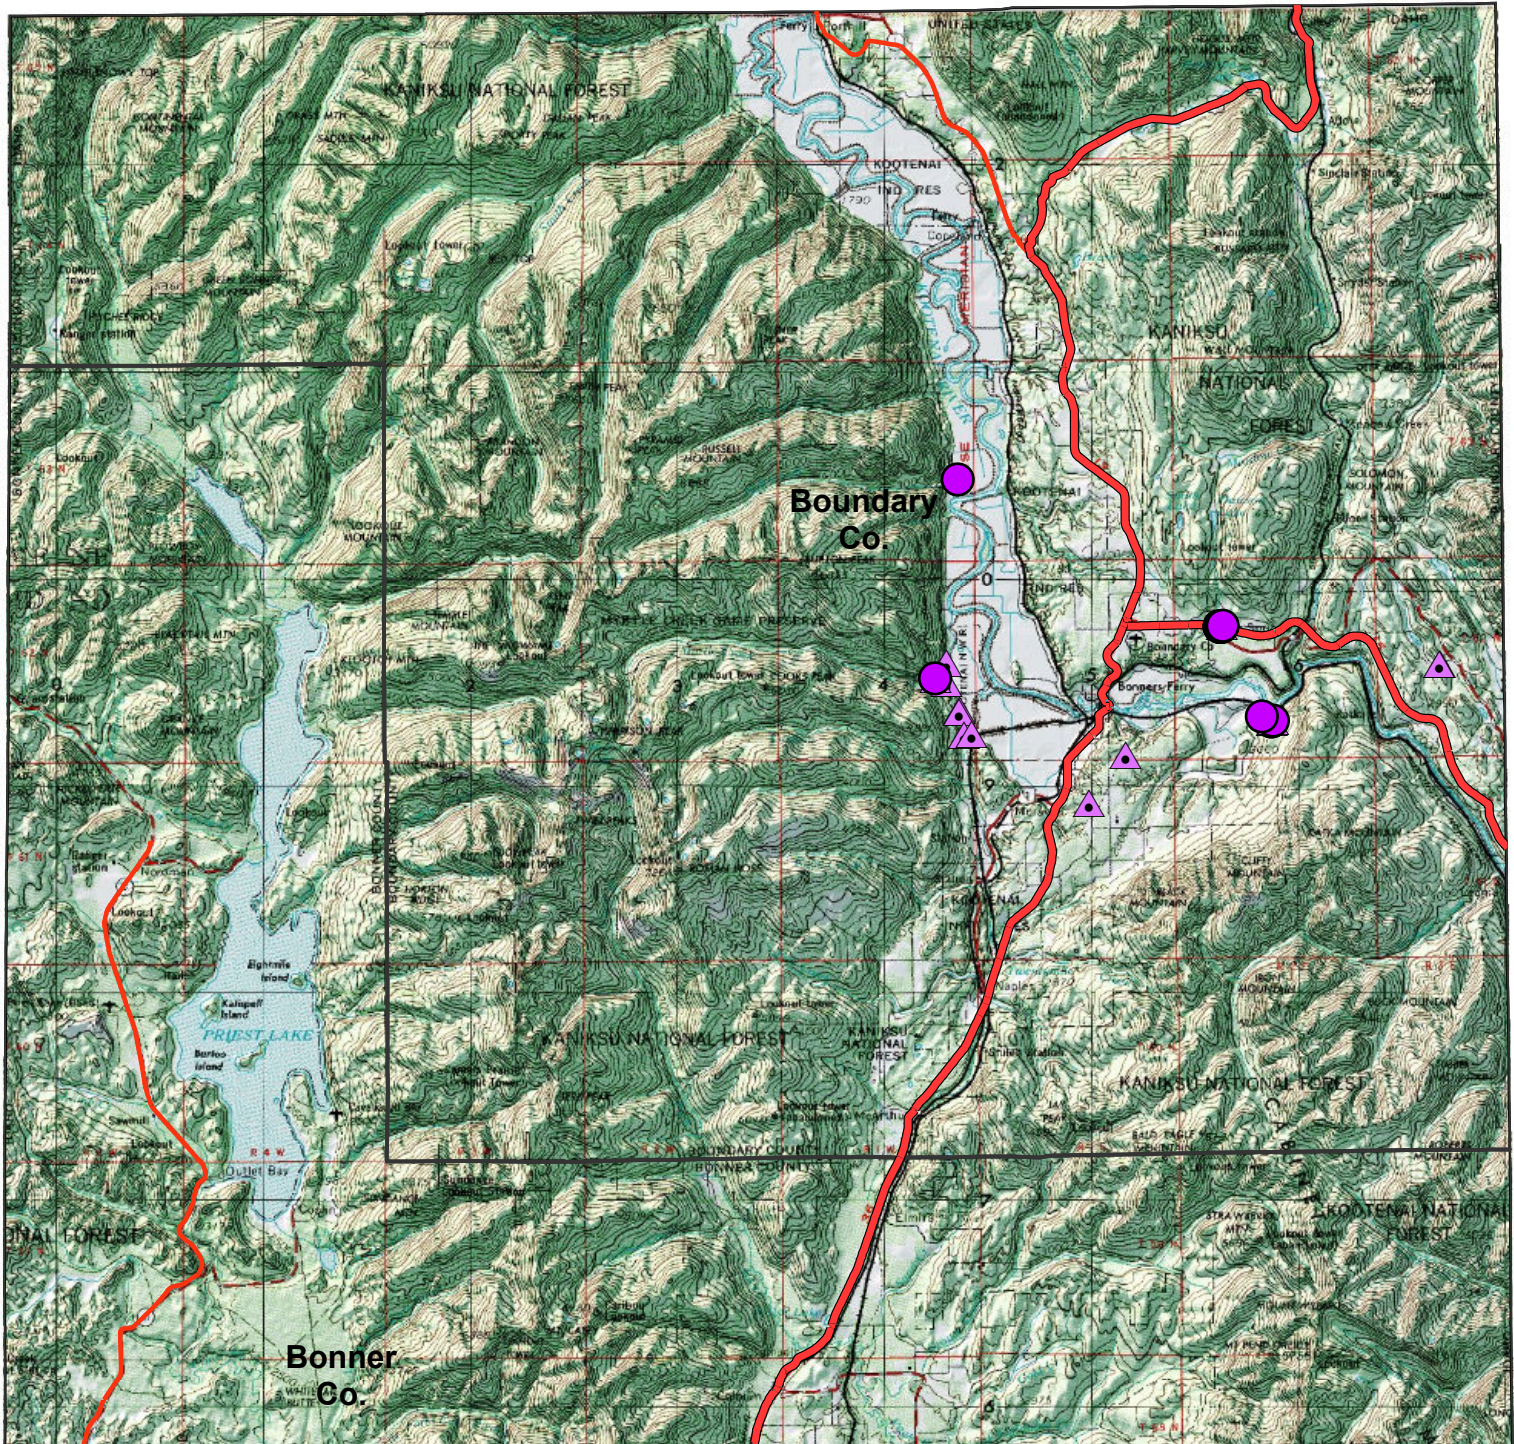

Boundary County Bio-control Releases 2014

Statewide Bio-control Database - NPBC

Legend

TARGET WEED, AGENT

- Spotted knapweed, *Cyphocleonus achates*
- ▲ Spotted knapweed, *Larinus minutus*

USDA-FSA Aerial Imagery, Copyright © 2014
0 1.5 3 6 9 12 Miles